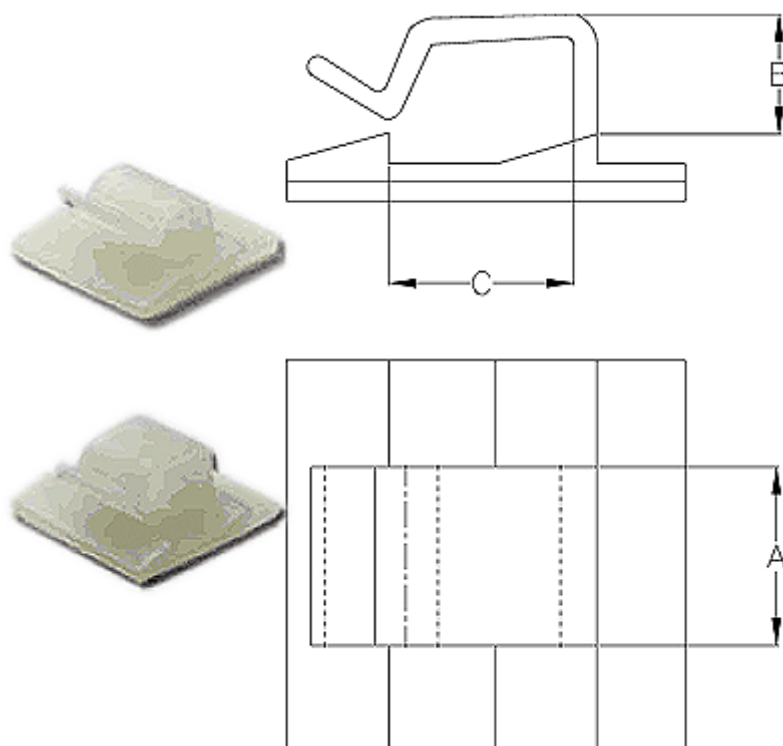

Data Sheet

Article number: 1995436RBE

Description: Cable clamp polyamide 6.6, Natural
Type 5436RBE with adhesive for round cable

Measures

A	= 16.0
B	= 15
C	= 18.0
Max cable	= 14.5
Quantity	= 100
Width	= 26